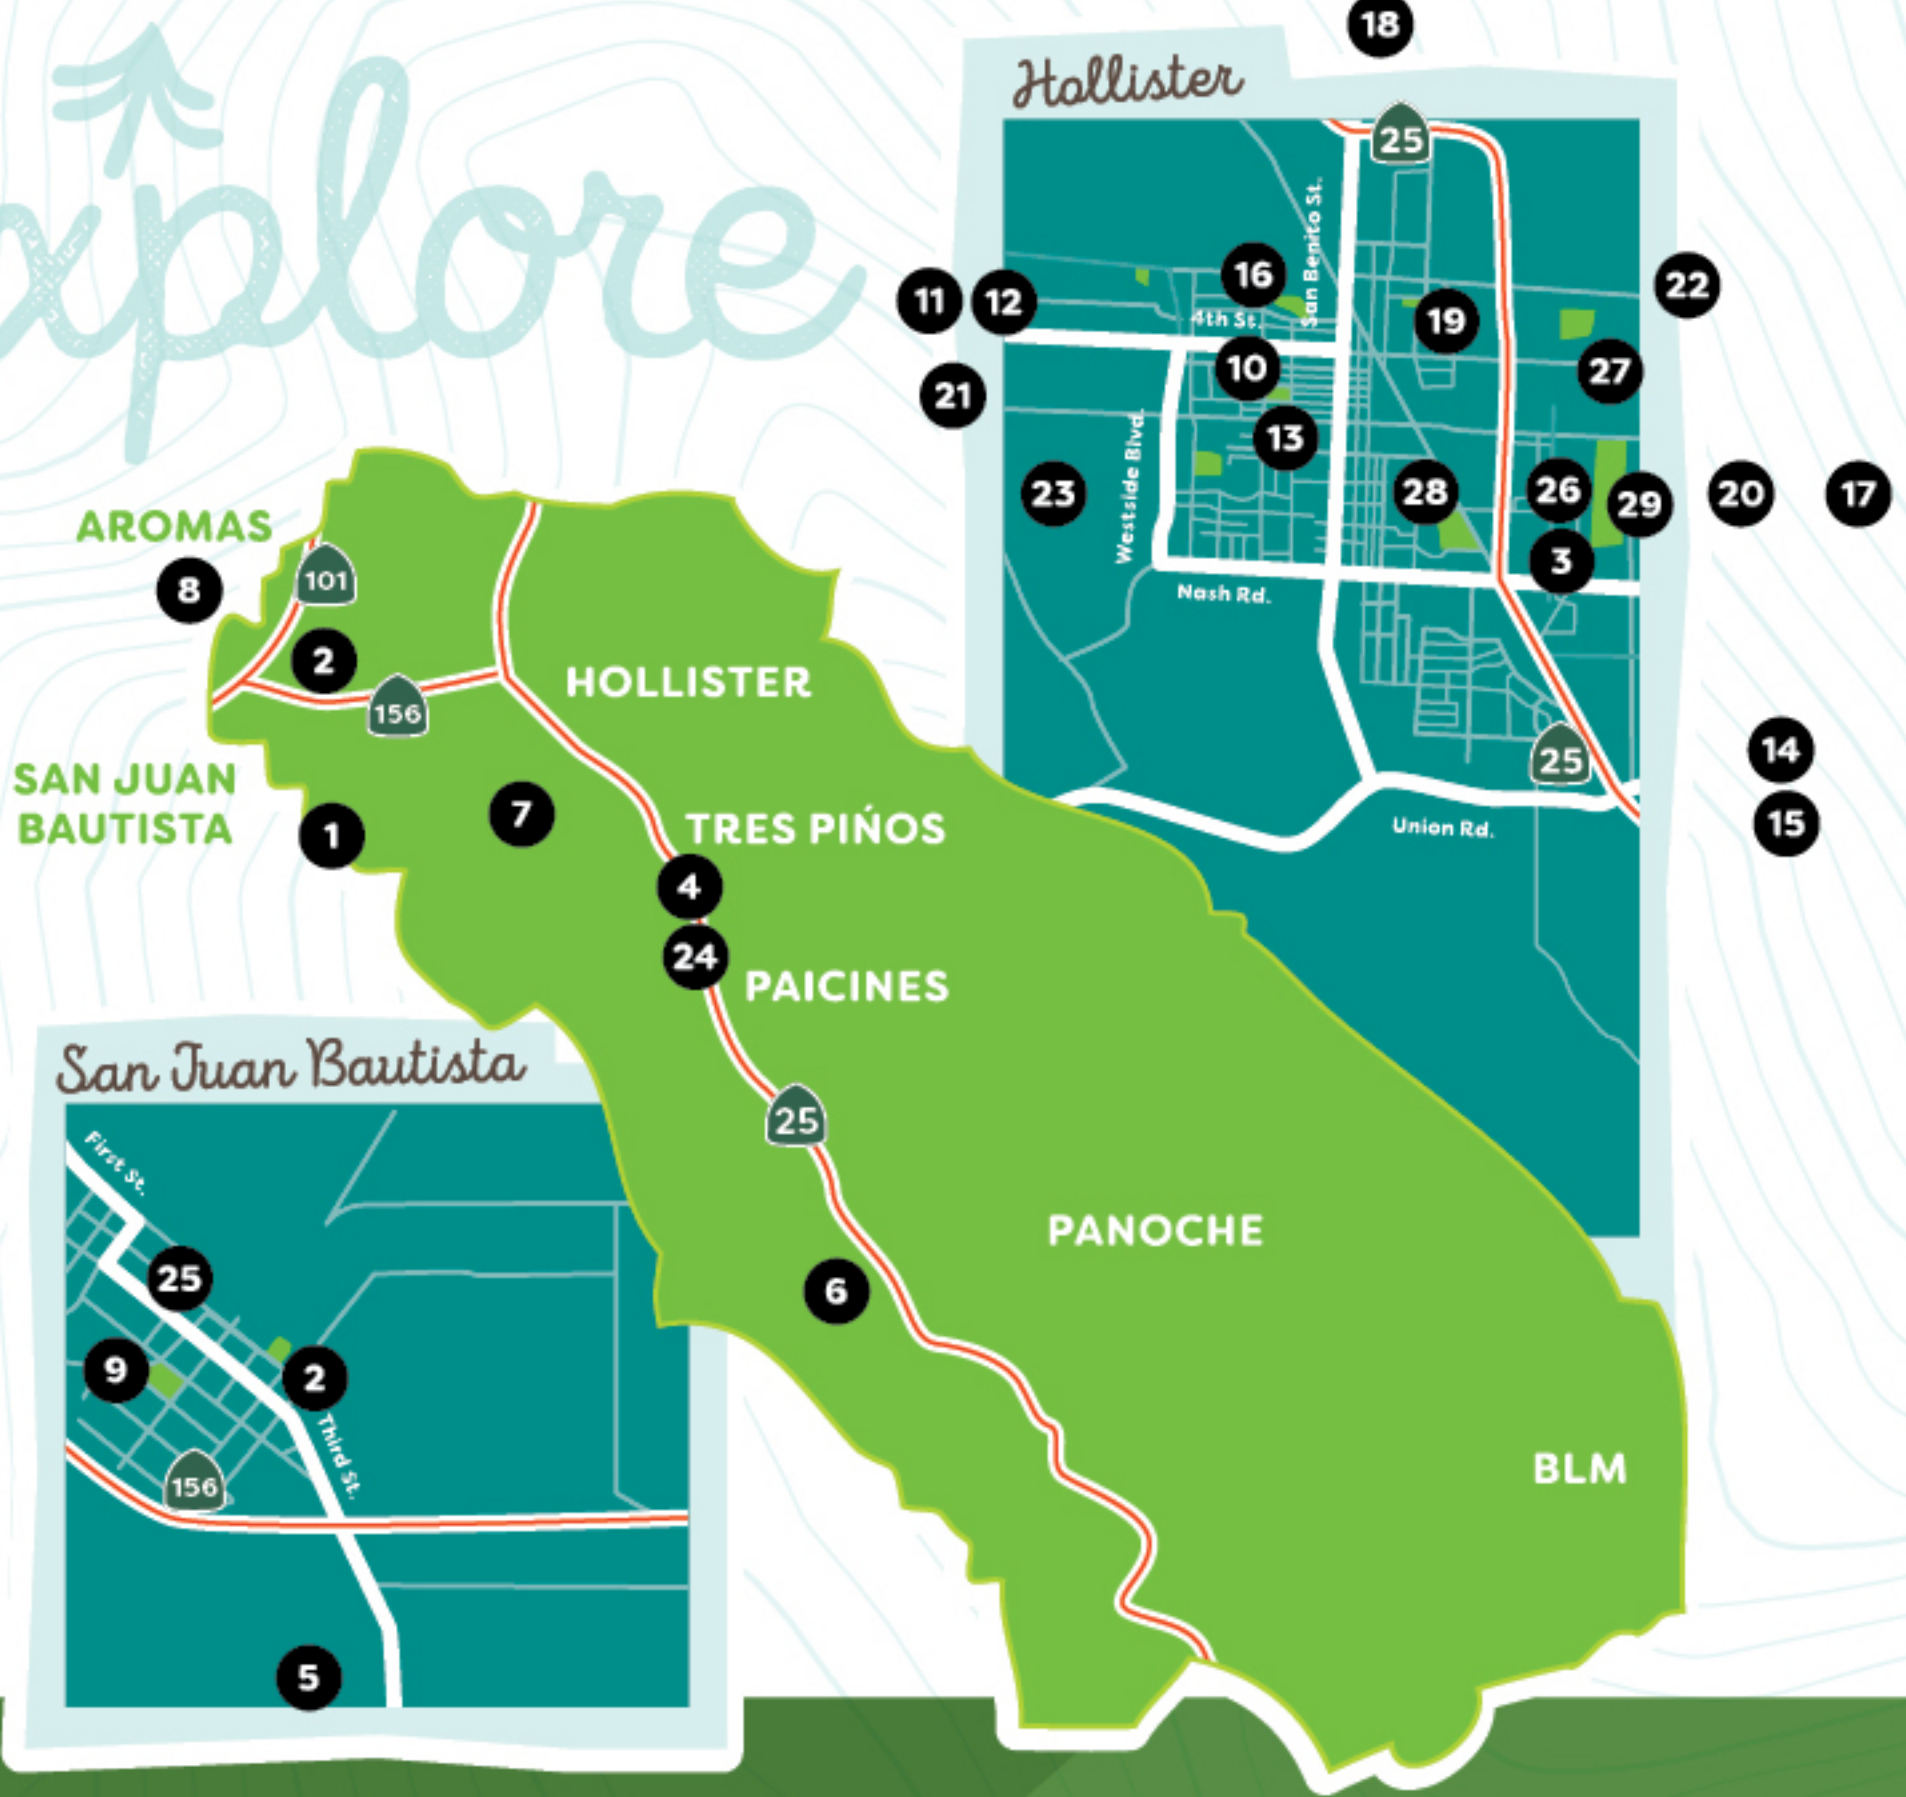

Adventure[↑] REFRESH and PLAY

SAN BENITO COUNTY
PARKS LOCATION GUIDE

SAN BENITO PARKS FOUNDATION

Become a Member!
reachsanbenito.org

Explore

STATE PARKS

- 1 FREMONT PEAK STATE PARK
1070 SAN JUAN RD
- 2 SAN JUAN BAUTISTA HISTORICAL PARK
19 FRANKLIN ST, SJB

COUNTY PARKS

- 3 VETERANS MEMORIAL PARK
MEMORIAL DR & HILLCREST RD
- 4 SAN BENITO COUNTY HISTORICAL PARK
8300 AIRLINE HWY TRES PINOS

INTERNATIONAL

- 5 JUAN BAUTISTA DE ANZA HISTORIC TRAILHEAD
OLD STAGE RD, SJB

CITY PARKS

- 8 AROMAS COMMUNITY PARK
ROGGE LN & AROMAS RD
- 9 ABBY PARK
MUCKELEMI ST & 4TH ST, SJB

- 10 CALAVERAS PARK
BUENA VISTA RD & CENTRAL AVE
- 11 JOHN Z. HERNANDEZ MEMORIAL PARK
WEST GRAF RD & BRIDGEVALE RD
- 12 TONY AGUIRRE PARK
RANCHITO DR & CENTRAL AVE
- 13 DUNNE MEMORIAL PARK
SEVENTH ST & WEST ST
- 14 CERRA VISTA SCHOOL PARK
CERRA VISTA DR & UNION RD
- 15 VALLEY VIEW PARK
DRIFTWOOD DR & VALLEY VIEW RD
- 16 VISTA PARK HILL
VISTA PARK HILL CT & HILL ST
- 17 FRANK KLAUER MEMORIAL PARK
BEVERLY DR & POPLAR CT
- 18 JERRY GABE DOG PARK
SAN FELIPE & FALLON RD
- 19 MCCARTHY PARK
MCCARTHY ST & ALVARADO ST*
- 20 LAS BRISAS PARK
EL CAMINO DE VIDA & CLEARVIEW DR
- 21 BRIGANTINO PARK
2100 SAN JUAN RD*
- 22 SANTA ANA ROAD PARK
SANTA ANA RD
- 23 APRICOT PARK
APRICOT LN & SUMMER DR

De Anza Trail

Visit reachsanbenito.org
FOR MORE INFO

 WATER FEATURE

*UNDER DEVELOPMENT